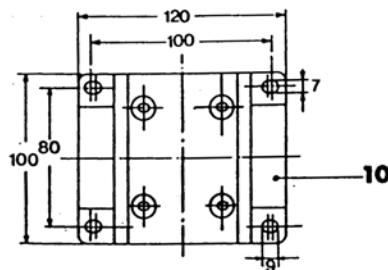

MOTOR - DRIVEN GEAR PUMP
DISCHARGE 1 L/1' - 2.800 REVOLUTIONS

3406000

MOTOR MEC SERIES 63

- MAX. PRESSURE FOR CONTINUOUS SERVICE: 20 KG/SQ.CM.
- MAX. PRESSURE FOR 50% INTERMITTENT SERVICE: 70 KG/SQ.CM. (MAX.TIME UNDER LOAD: 15 MINUTES)
- ROTATION: CLOCKWISE OR COUNTER-CLOCKWISE, CONVERTING SUCTION WITH DELIVERY HOSE.

- 1 3301103 - 220/380 VOLTS - 50 CYCLES-0,185 kW - 2,800 R.P.M. THREE-PHASE MOTOR - MEC SERIES 63.
- 2 201080 - GEAR PUMP, DISCHARGE 1 L/1' - 2.800 REVOLUTIONS.
- 3 3045111 - PUMP FIXING FLANGE.
- 4 10021 - 4, Ø M5x0.8 PUMP FIXING SCREWS. - 30 MM LONG.
- 5 - MOTOR FEEDING TERMINAL BOX, NORMALLY CONNECTED AT 380 VOLTS.
- 6 - Ø 5/16"-24 NF DELIVERY AND SUCTION HOLES, 8 MM DEPTH, 12 MM CENTER.
- 7 3200105 - MOTOR-PUMP COUPLING.
- 8 - THICKNESS OF MOUNTING WALL: 3 MM
- 9 - MOUNTING FLANGE DIMENSIONS AND CENTERS.

TO BE ORDERED SEPARATELY

- 10 3046101 - PRESSED-STEEL WALL MOUNTING BRACKET. 4 HOLES, 5 MM DIA. SCREWS.
- 11 3088055 - FILTER ASSEMBLY, CONSISTING OF:
- 12 3190117 - COPPER GASKET.
- 13 3088050 - 10x8 DIA.ZINC PLATED SUCTION TUBE. NORMALLY SUPPLIED MOUNTED IN LENGTH OF 415 MM.PLACE RING 14 AS SHOWN AT LEFT BEFORE CUTTING TUBE IN THE LENGTH REQUIRED. CAUTION - TUBE SHOULD BE TRIMMED AND BLOWN AFTER CUTTING. IT IS ADVISABLE TO USE TUBE CUTTER PART.No.2038452.
- 14 59534 - RING-TYPE RETAINER
- 15 3233111 - COLLAR
- 16 3130052 - 400 MESH/SQ.CM. FILTER - STAR-SHAPED STEEL WIRE. AMPLE FILTERING AREA.FILTER SHOULD BE CLEANED AT LEAST ONCE A YEAR. REMOVE RESERVOIR, WASH FILTER WITH BENZINE OR PETROL AND RINSE WITH LIGHT OIL BEFORE REASSEMBLING.