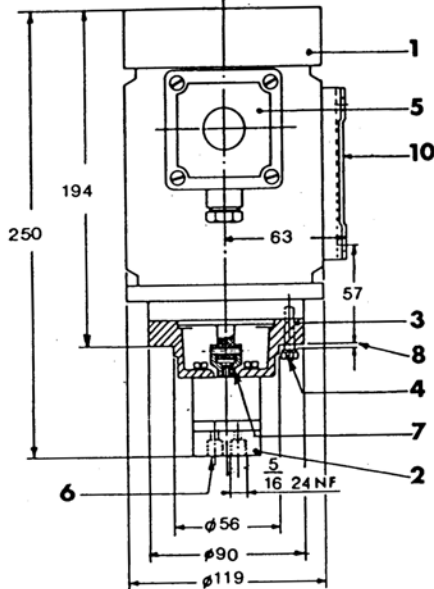

MOTOR - DRIVEN GEAR PUMP
DISCHARGE 1 L/1' - 2.800 REVOLUTIONS

3406000

MOTOR MEC SERIES 63

- MAX. PRESSURE FOR CONTINUOUS SERVICE: 20 KG/SQ.CM.
- MAX. PRESSURE FOR 50% INTERMITTENT SERVICE: 70 KG/SQ.CM. (MAX.TIME UNDER LOAD: 15 MINUTES)
- ROTATION: CLOCKWISE OR COUNTER-CLOCKWISE, CONVERTING SUCTION WITH DELIVERY HOSE.

- 1 3301103 - 220/380 VOLTS - 50 CYCLES-0,185 kW - 2,800 R.P.M. THREE-PHASE MOTOR - MEC SERIES 63.
- 2 201080 - GEAR PUMP, DISCHARGE 1 L/1' - 2.800 REVOLUTIONS.
- 3 3045111 - PUMP FIXING FLANGE.
- 4 10021 - 4, Ø M5x0.8 PUMP FIXING SCREWS. - 30 MM LONG.
- 5 - MOTOR FEEDING TERMINAL BOX, NORMALLY CONNECTED AT 380 VOLTS.
- 6 - Ø 5/16"-24 NF DELIVERY AND SUCTION HOLES, 8 MM DEPTH, 12 MM CENTER.
- 7 3200105 - MOTOR-PUMP COUPLING.
- 8 - THICKNESS OF MOUNTING WALL: 3 MM
- 9 - MOUNTING FLANGE DIMENSIONS AND CENTERS.

TO BE ORDERED SEPARATELY

- 10 3046101 - PRESSED-STEEL WALL MOUNTING BRACKET. 4 HOLES, 5 MM DIA. SCREWS.
- 11 3088055 - FILTER ASSEMBLY, CONSISTING OF:
- 12 3190117 - COPPER GASKET.
- 13 3088050 - 10x8 DIA.ZINC PLATED SUCTION TUBE. NORMALLY SUPPLIED MOUNTED IN LENGTH OF 415 MM.PLACE RING 14 AS SHOWN AT LEFT BEFORE CUTTING TUBE IN THE LENGTH REQUIRED. CAUTION - TUBE SHOULD BE TRIMMED AND BLOWN AFTER CUTTING. IT IS ADVISABLE TO USE TUBE CUTTER PART.No.2038452.
- 14 59534 - RING-TYPE RETAINER
- 15 3233111 - COLLAR
- 16 3130052 - 400 MESH/SQ.CM. FILTER - STAR-SHAPED STEEL WIRE. AMPLE FILTERING AREA.FILTER SHOULD BE CLEANED AT LEAST ONCE A YEAR. REMOVE RESERVOIR, WASH FILTER WITH BENZINE OR PETROL AND RINSE WITH LIGHT OIL BEFORE REASSEMBLING.