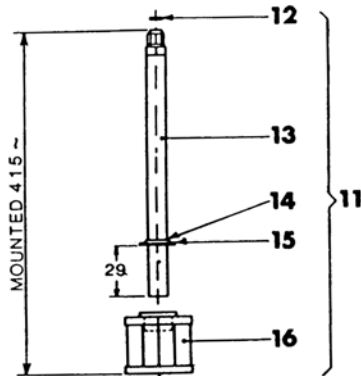

MOTOR - DRIVEN GEAR PUMP
DISCHARGE 1 L/1' - 2.800 REVOLUTIONS

3406000

MOTOR MEC SERIES 63

- MAX. PRESSURE FOR CONTINUOUS SERVICE: 20 KG/SQ.CM.
- MAX. PRESSURE FOR 50% INTERMITTENT SERVICE: 70 KG/SQ.CM. (MAX.TIME UNDER LOAD: 15 MINUTES)
- ROTATION: CLOCKWISE OR COUNTER-CLOCKWISE, CONVERTING SUCTION WITH DELIVERY HOSE.

- 1 3301103 - 220/380 VOLTS - 50 CYCLES-0,185 kW - 2,800 R.P.M. THREE-PHASE MOTOR - MEC SERIES 63.
- 2 201080 - GEAR PUMP, DISCHARGE 1 L/1' - 2.800 REVOLUTIONS.
- 3 3045111 - PUMP FIXING FLANGE.
- 4 10021 - 4, Ø M5x0.8 PUMP FIXING SCREWS. - 30 MM LONG.
- 5 - MOTOR FEEDING TERMINAL BOX, NORMALLY CONNECTED AT 380 VOLTS.
- 6 - Ø 5/16"-24 NF DELIVERY AND SUCTION HOLES, 8 MM DEPTH, 12 MM CENTER.
- 7 3200105 - MOTOR-PUMP COUPLING.
- 8 - THICKNESS OF MOUNTING WALL: 3 MM
- 9 - MOUNTING FLANGE DIMENSIONS AND CENTERS.

TO BE ORDERED SEPARATELY

- 10 3046101 - PRESSED-STEEL WALL MOUNTING BRACKET. 4 HOLES, 5 MM DIA. SCREWS.
- 11 3088055 - FILTER ASSEMBLY, CONSISTING OF:
- 12 3190117 - COPPER GASKET.
- 13 3088050 - 10x8 DIA.ZINC PLATED SUCTION TUBE. NORMALLY SUPPLIED MOUNTED IN LENGTH OF 415 MM.PLACE RING 14 AS SHOWN AT LEFT BEFORE CUTTING TUBE IN THE LENGTH REQUIRED. CAUTION - TUBE SHOULD BE TRIMMED AND BLOWN AFTER CUTTING. IT IS ADVISABLE TO USE TUBE CUTTER PART.No.2038452.
- 14 59534 - RING-TYPE RETAINER
- 15 3233111 - COLLAR
- 16 3130052 - 400 MESH/SQ.CM. FILTER - STAR-SHAPED STEEL WIRE. AMPLE FILTERING AREA.FILTER SHOULD BE CLEANED AT LEAST ONCE A YEAR. REMOVE RESERVOIR, WASH FILTER WITH BENZINE OR PETROL AND RINSE WITH LIGHT OIL BEFORE REASSEMBLING.

WEIGHT: 5.500 KG-(MOTOR DRIVEN PUMP+FILTER+MOUNTING BRACKET).

Web site:
<http://www.dropsa.com>

E-mail:
sales@dropsa.com

WK 05/75
 7170723

ITALY
 Dropsa SpA
 t.(+39) 02-250791
 f.(+39) 02-25079767

SPAIN
 Polydrop, S.A.
 t.(+34) 93-260-22-50
 f.(+34) 93-260-22-51