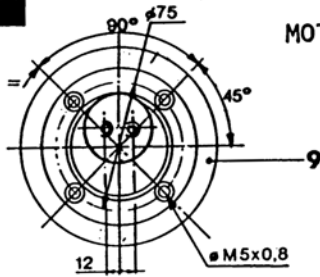

MOTOR - DRIVEN GEAR PUMP
DISCHARGE 1 L/1' - 2.800 REVOLUTIONS

3406000

MOTOR MEC SERIES 63

- MAX. PRESSURE FOR CONTINUOUS SERVICE: 20 KG/SQ.CM.
- MAX. PRESSURE FOR 50% INTERMITTENT SERVICE: 70 KG/SQ.CM. (MAX.TIME UNDER LOAD: 15 MINUTES)
- ROTATION: CLOCKWISE OR COUNTER-CLOCKWISE, CONVERTING SUCTION WITH DELIVERY HOSE.

- 1 3301103 - 220/380 VOLTS - 50 CYCLES-0,185 kW - 2,800 R.P.M. THREE-PHASE MOTOR - MEC SERIES 63.
- 2 201080 - GEAR PUMP, DISCHARGE 1 L/1' - 2.800 REVOLUTIONS.
- 3 3045111 - PUMP FIXING FLANGE.
- 4 10021 - 4, Ø M5x0.8 PUMP FIXING SCREWS. - 30 MM LONG.
- 5 - MOTOR FEEDING TERMINAL BOX, NORMALLY CONNECTED AT 380 VOLTS.
- 6 - Ø 5/16"-24 NF DELIVERY AND SUCTION HOLES, 8 MM DEPTH, 12 MM CENTER.
- 7 3200105 - MOTOR-PUMP COUPLING.
- 8 - THICKNESS OF MOUNTING WALL: 3 MM
- 9 - MOUNTING FLANGE DIMENSIONS AND CENTERS.

TO BE ORDERED SEPARATELY

- 10 3046101 - PRESSED-STEEL WALL MOUNTING BRACKET. 4 HOLES, 5 MM DIA. SCREWS.
- 11 3088055 - FILTER ASSEMBLY, CONSISTING OF:
- 12 3190117 - COPPER GASKET.
- 13 3088050 - 10x8 DIA.ZINC PLATED SUCTION TUBE. NORMALLY SUPPLIED MOUNTED IN LENGTH OF 415 MM.PLACE RING 14 AS SHOWN AT LEFT BEFORE CUTTING TUBE IN THE LENGTH REQUIRED. CAUTION - TUBE SHOULD BE TRIMMED AND BLOWN AFTER CUTTING. IT IS ADVISABLE TO USE TUBE CUTTER PART.No.2038452.
- 14 59534 - RING-TYPE RETAINER
- 15 3233111 - COLLAR
- 16 3130052 - 400 MESH/SQ.CM. FILTER - STAR-SHAPED STEEL WIRE. AMPLE FILTERING AREA.FILTER SHOULD BE CLEANED AT LEAST ONCE A YEAR. REMOVE RESERVOIR, WASH FILTER WITH BENZINE OR PETROL AND RINSE WITH LIGHT OIL BEFORE REASSEMBLING.